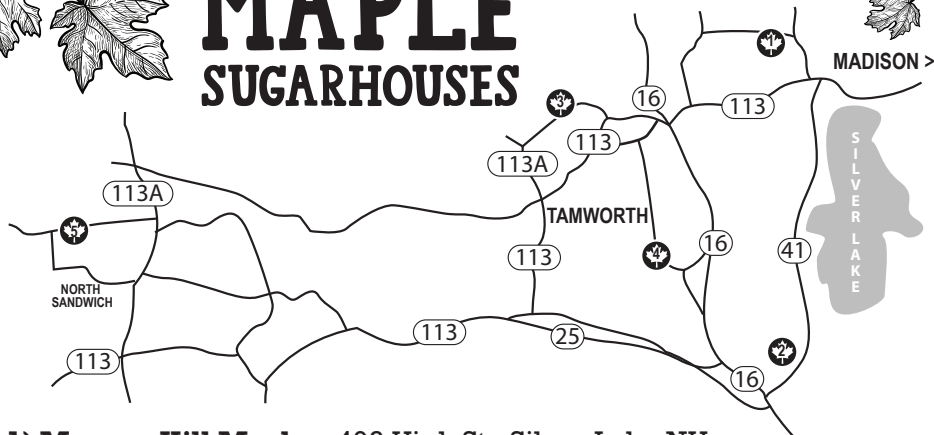

TAMWORTH AREA MAPLE SUGARHOUSES

- 1) **Mooney Hill Maples:** 493 High St • Silver Lake NH
- 2) **Eldridge Family Sugarhouse:** 183 Plains Rd • Tamworth, NH
- 3) **Mac Hill Maple:** 370 Gardner Hill Rd • Tamworth NH
- 4) **Turkey Street Maples:** 673 Turkey Street, Chocorua NH
- 5) **Young Maple Ridge Sugarhouse:** 301 Wing Rd • N. Sandwich